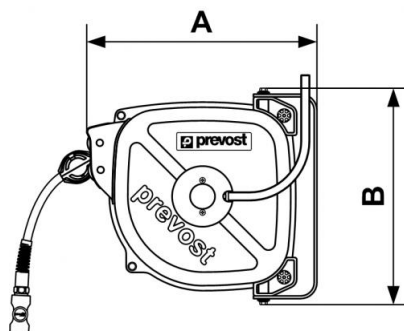

DRFB/I Serie - Hose reel w/ safety retraction - Stainless steel - Polyurethane hose Ether base

ID/OD (mm) 10 x 14	Length (m) 12	Coupler ESI 07HE	Flow rate (l/min) 800
Fixed inlet (mm) 10 x 14	Weight (kg) 6.8	Technology Pipe locked with ratchet stop	Max operating pressure 12 bar
Construction AISI 304 stainless steel case	Connection 1 m of inlet supply hose	Equipped with Swivel bracket	

Description						
Reference	ID/OD (mm)	Length (m)	Coupler	Flow rate (l/min)	Fixed inlet (mm)	Weight (kg)
DRFINB 1012ESHE	10 x 14	12	ESI 07HE	800	10 x 14	6.8

Dimensions

Reference	A mm	B mm
DRFINB 1012ESHE	370	337