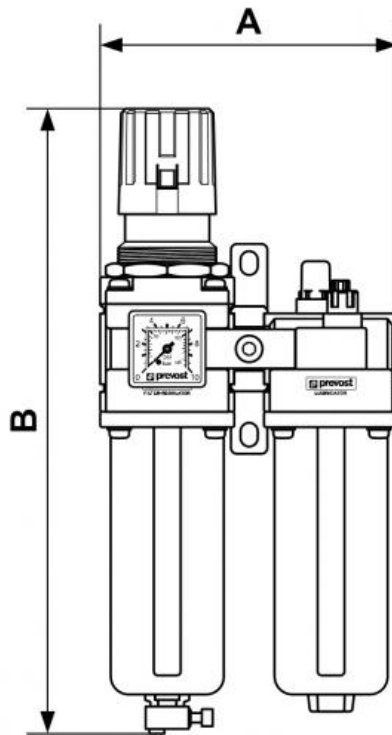

ALTO 3 - 2-piece-set - 20 bar Filter-Regulator-Lubricator (gauge included) with wall bracket

<p><u>BSPF female thread</u> G 1/2</p>	<p><u>Flow rate (l/min at 7 bar ΔP)</u> 1 bar) = 3000</p>	<p><u>Operating pressure (bar)</u> Inlet: 20 Outlet: 0.5-12.5</p>	<p><u>Filtration (μm)</u> 40</p>
<p><u>Temperature</u> +5°C to +50 °C</p>	<p><u>Construction</u> Body : Aluminium Polycarbonate bowl with metallic protection</p>	<p><u>Equipped with</u> Manual drain</p>	

Description				
Reference	BSPF female thread	Flow rate (l/min at 7 bar ΔP)	Operating pressure (bar)	Filtration (μm)

TB HPSM3	G 1/2	1bar) = 3000	Inlet: 20 Outlet: 0.5- 12.5	40
----------	-------	--------------	--------------------------------	----

Dimensions

Reference	A mm	B mm
TB HPSM3	156	330