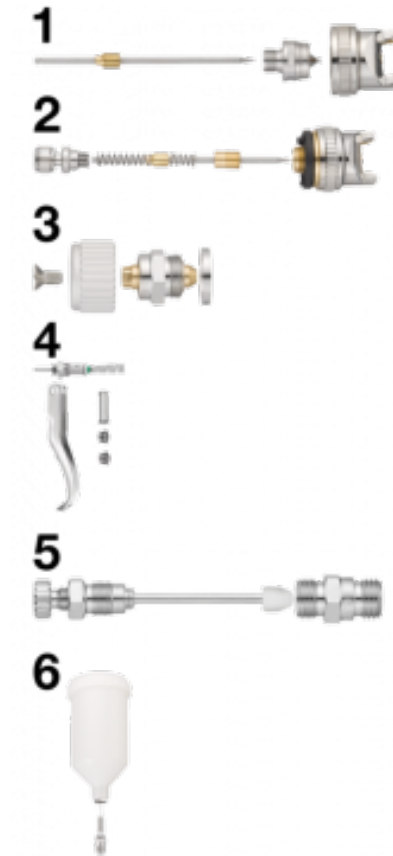

CAR G04 paint spray gun parts

Description	
Reference	Description
CAR G04B13	(1) Ø 1.3 mm nozzle
CAR G04B14	(1) Ø 1.4 mm nozzle
CAR G04B17	(1) Ø 1.7 mm nozzle
CAR G04B20	(1) Ø 2.0 mm nozzle
CAR G04K1	(2) Set for complete nozzle 1.4 mm + complete paint flow rate adjustment screw

Reference	Description
CAR G04K3	(3) Set for jet form control
CAR G04K5	(5) Set for complet air adjust + nipple for air