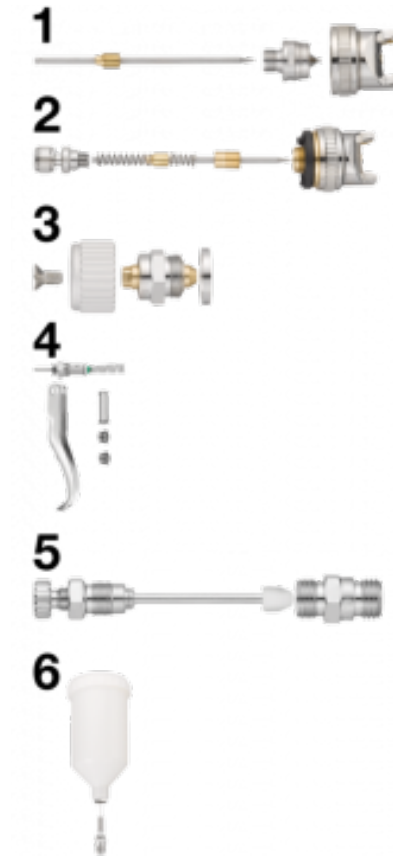

## CAR G04 paint spray gun parts

Description	
Reference	Description
CAR G04B13	(1) Ø 1.3 mm nozzle
CAR G04B14	(1) Ø 1.4 mm nozzle
CAR G04B17	(1) Ø 1.7 mm nozzle
CAR G04B20	(1) Ø 2.0 mm nozzle
CAR G04K1	(2) Set for complete nozzle 1.4 mm + complete paint flow rate adjustment screw

Reference	Description
<b>CAR G04K3</b>	(3) Set for jet form control
<b>CAR G04K5</b>	(5) Set for complet air adjust + nipple for air