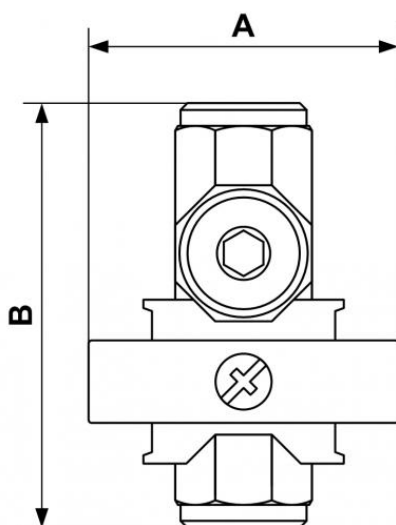

Outlet Diverter block

Description	
Reference	BSPP female thread
TE 1P	G 1/4

Dimensions

Reference

TE 1P