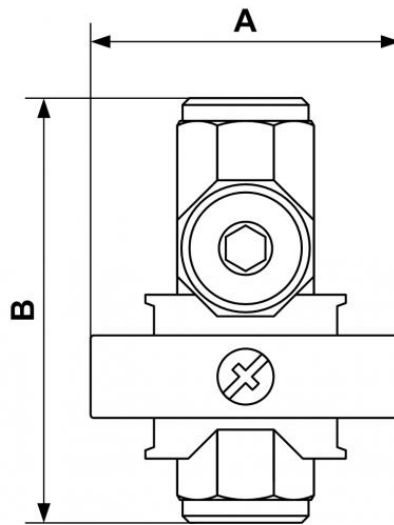

Outlet Diverter block

Description	
Reference	BSPP female thread
TE 1P	G 1/4

Dimensions

Reference

TE 1P