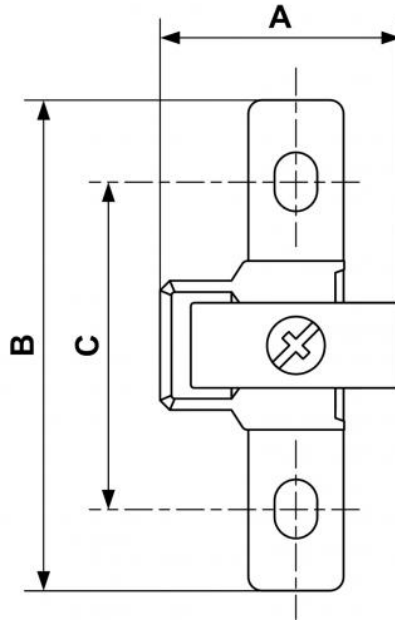

ALTO 1 - Bracket and connection

Description	
Reference	BSPP female thread
TC S1P	G 1/4

Dimensions

Reference

TC S1P