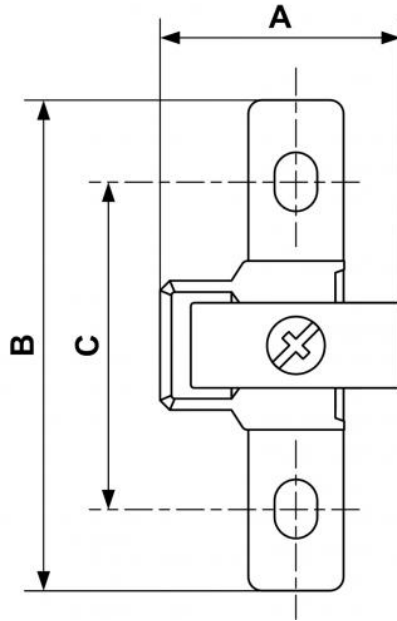

## ALTO 2 - Bracket and connection

Description	
Reference	BSPP female thread
<b>TC S2P</b>	G 3/8

## Dimensions

Reference

**TC S2P**