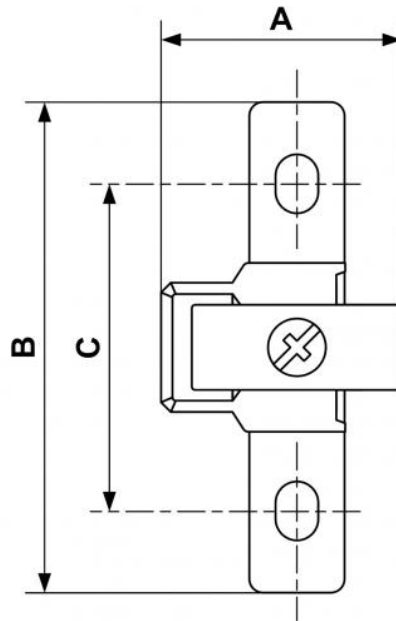

ALTO 2 - Bracket and connection

Description	
Reference	BSPP female thread
TC S2P	G 3/8

Dimensions

Reference

TC S2P