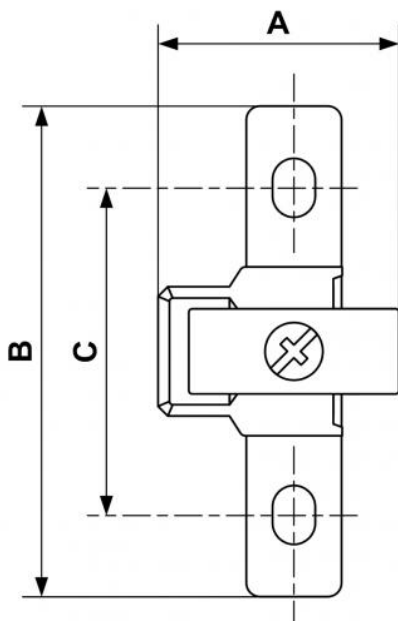

ALTO 3 - Bracket and connection

Description	
Reference	BSPP female thread
TC S3P	G 1/2

Dimensions

Reference

TC S3P