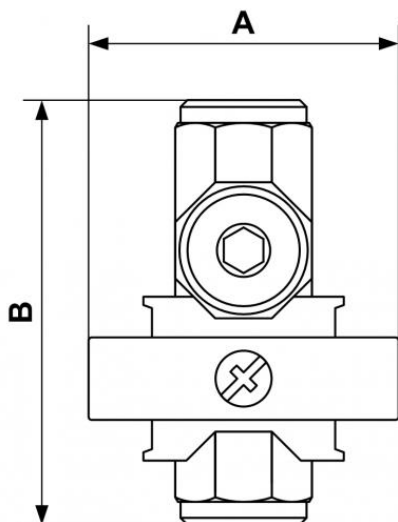

ALTO 2 - Outlet Diverter block

Description

Reference

BSPP female thread

TE 2P

G 3/8

Dimensions

Reference