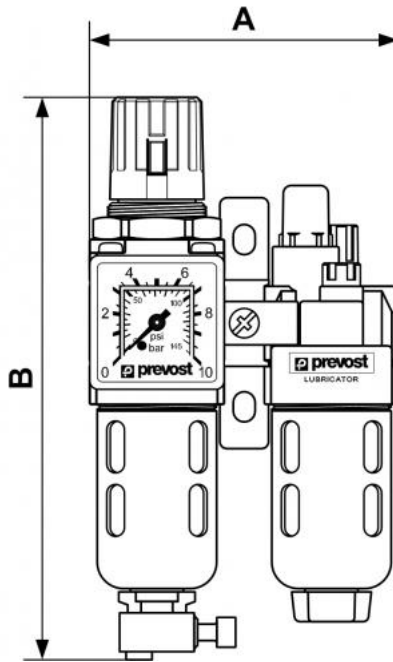

ALTO 1 - 2-piece-set - Filter-Regulator-Lubricator (gauge included) with wall bracket

<p><u>BSPP female thread</u> G 1/8</p>	<p><u>Flow rate (l/min at 7 bar ΔP : 1 bar)</u> 500</p>	<p><u>Max operating pressure (bar)</u> 12</p>	<p><u>Filtration (μm)</u> 25</p>
<p><u>Temperature</u> +5°C to +50 °C</p>	<p><u>Construction</u> Body : Aluminium Polycarbonate bowl with metallic protection</p>	<p><u>Equipped with</u> Manual drain</p>	

Description					
Reference	BSPP female thread	Flow rate (l/min at 7 bar ΔP : 1 bar)	Max operating pressure (bar)	Filtration (μm)	Flow rate (l/min at 7 bar ΔP)

KTB SM0	G 1/8	500	12	25	1bar) = 500
KTB SM1	G 1/4		12	25	

Dimensions

Reference	A mm	B mm
KTB SM0	92	170
KTB SM1	92	170