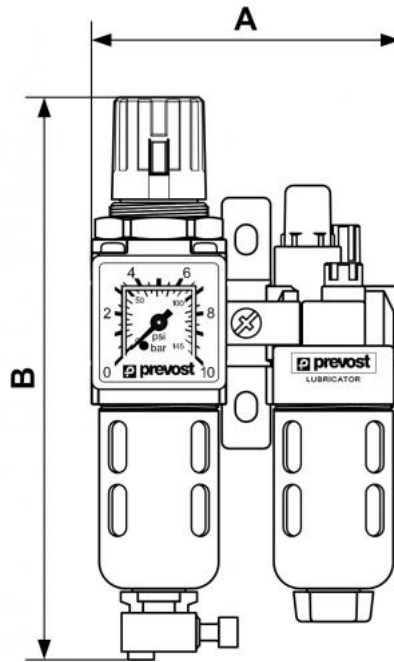

ALTO 1 - 2-piece-set - Filter-Regulator-Lubricator (gauge included) with wall bracket

<p><u>BSPP female thread</u> G 1/8</p>	<p><u>Flow rate (l/min at 7 bar ΔP : 1 bar)</u> 500</p>	<p><u>Max operating pressure (bar)</u> 12</p>	<p><u>Filtration (μm)</u> 25</p>
<p><u>Temperature</u> +5°C to +50 °C</p>	<p><u>Construction</u> Body : Aluminium Polycarbonate bowl with metallic protection</p>	<p><u>Equipped with</u> Manual drain</p>	

Description					
Reference	BSPP female thread	Flow rate (l/min at 7 bar ΔP : 1 bar)	Max operating pressure (bar)	Filtration (μm)	Flow rate (l/min at 7 bar ΔP)

KTB SM0	G 1/8	500	12	25	1bar) = 500
KTB SM1	G 1/4		12	25	

Dimensions

Reference	A mm	B mm
KTB SM0	92	170
KTB SM1	92	170