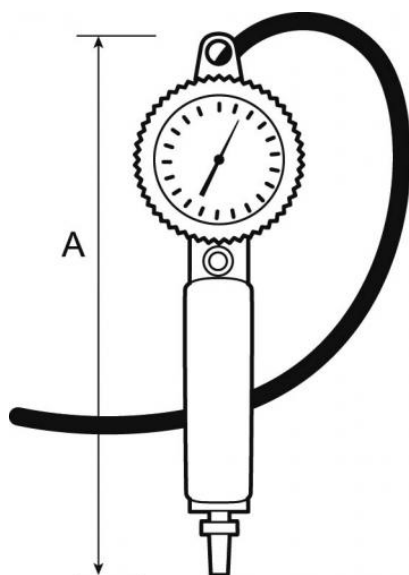

## Eurodainu model

Description				
Reference	Air inlet	Hose Ø (mm)	Hose length (m)	Graduation (bar)
<b>27101</b>	G 1/4 F	7 x 13	1.50	0.7 to 11

### Dimensions

Reference

A mm

**27101**

240