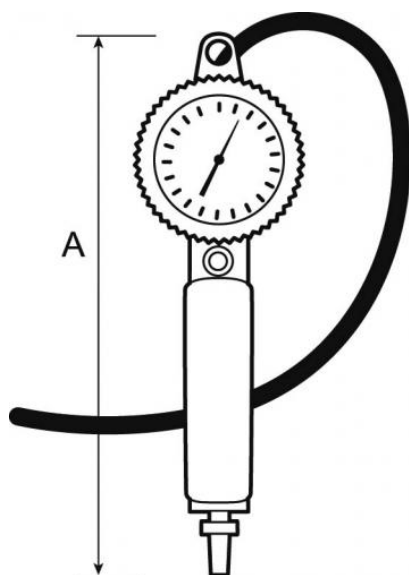

## Eurodainu model

Description				
Reference	Air inlet	Hose Ø (mm)	Hose length (m)	Graduation (bar)
<b>27101</b>	G 1/4 F	7 x 13	1.50	0.7 to 11

### Dimensions

Reference	A mm
27101	240