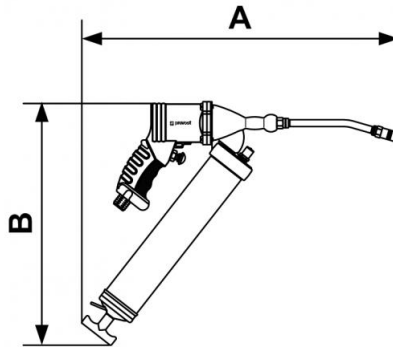

## Grease gun

<u>Consumption (l/min)</u>	<u>Capacity (cc)</u>	<u>BSPT female thread</u>	<u>Weight (kg)</u>
120	400	R 1/4	1.7
<u>Max operating pressure</u>	<u>Connection</u>		
6,2 bar	Supplied with 3 adaptors: ISO 6150 B; European 7,4 mm; ARO 210		

Description				
Reference	Consumption (l/min)	Capacity (cc)	BSPT female thread	Weight (kg)
<b>TCG GR400</b>	120	400	R 1/4	1.7

### Dimensions

Reference	A mm	B mm
<b>TCG GR400</b>	450	355