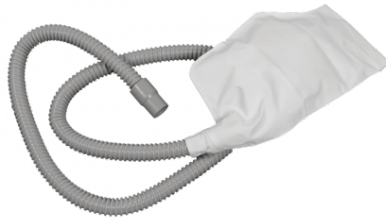

Dust collection bag for orbital sander 152 mm

Description	
Reference	Compatible with
TOS BAGHOSE	TOS 15025 TOS 15050