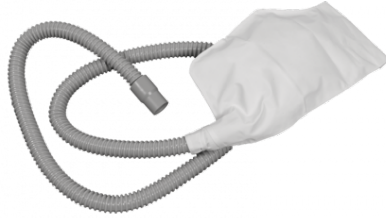

## Dust collection bag for orbital sander 152 mm

Description	
Reference	Compatible with
<b>TOS BAGHOSE</b>	TOS 15025 TOS 15050