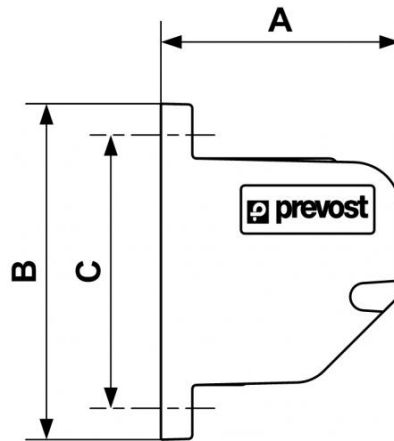

Wall support bracket for prevoS1 and 27102 blow guns

Description		
Reference	Spacing (mm)	Equipped with
BG FIX	70	-
BG FIXM	70	Magnets

Dimensions

Reference	A mm	B mm	C mm
BG FIX	68	86	70
BG FIXM	68	86	70