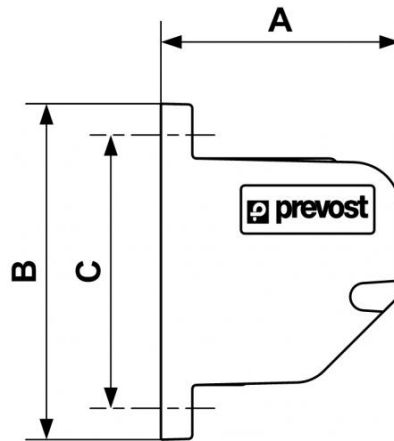

## Wall support bracket for prevoS1 and 27102 blow guns

Description		
Reference	Spacing (mm)	Equipped with
<b>BG FIX</b>	70	-
<b>BG FIXM</b>	70	Magnets

### Dimensions

Reference	A mm	B mm	C mm
<b>BG FIX</b>	68	86	70
<b>BG FIXM</b>	68	86	70