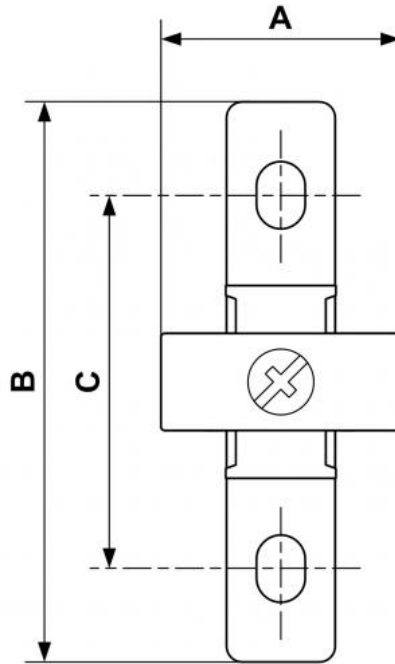

ALTO 1 - Wall bracket and seal set

Description
Reference
TA S1P

Dimensions

Reference

TA S1P