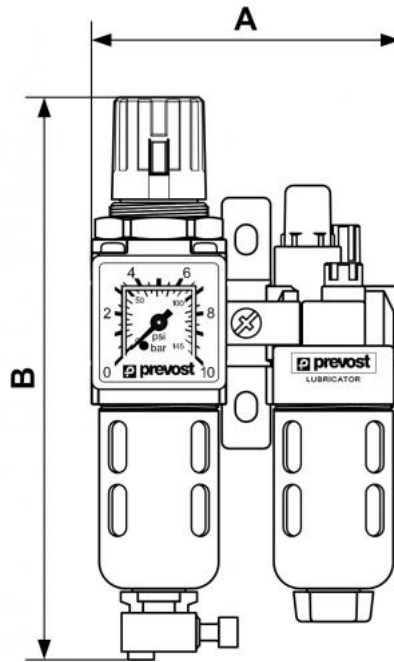

# ALTO 1 - 2-piece-set - Filter-Regulator-Lubricator (gauge included) with wall bracket and prevoS1 safety quick release coupler

<p><b><u>BSPP female thread</u></b> G 1/4</p>	<p><b><u>Flow rate (l/min at 7 bar ΔP)</u></b> 1bar) = 500</p>	<p><b><u>Max operating pressure (bar)</u></b> 12</p>	<p><b><u>Filtration (μm)</u></b> 25</p>
<p><b><u>Equipped with 1 coupling</u></b> BSI 06</p>	<p><b><u>Temperature</u></b> +5°C to +50 °C</p>	<p><b><u>Construction</u></b> Body : Aluminium Polycarbonate bowl with metallic protection</p>	<p><b><u>Equipped with</u></b> Manual drain</p>

Description						
Reference	BSPP female thread	Flow rate (l/min at 7 bar ΔP)	Max operating pressure (bar)	Filtration (μm)	Equipped with 1 coupling	Flow rate (l/min at 7 bar ΔP : 1bar)

<b>KTB SM1BS</b>	G 1/4	1bar) = 500	12	25	BSI 06	500
<b>KTB SM1ES</b>	G 1/4	1bar) = 500	12	25	ESI 07	
<b>KTB SM1IS</b>	G 1/4		12	25	ISI 06	

### Dimensions

Reference	A mm	B mm
<b>KTB SM1BS</b>	92	170
<b>KTB SM1ES</b>	92	170
<b>KTB SM1IS</b>	3.622	6.693