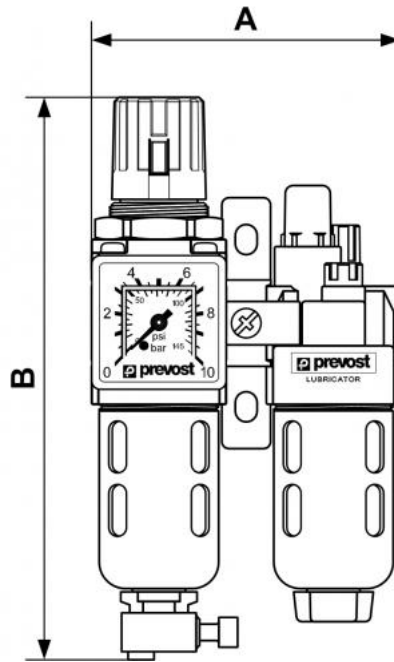

ALTO 1 - 2-piece-set - Filter-Regulator-Lubricator (gauge included) with wall bracket and prevoS1 safety quick release coupler

<p><u>BSPP female thread</u> G 1/4</p>	<p><u>Flow rate (l/min at 7 bar ΔP)</u> 1bar) = 500</p>	<p><u>Max operating pressure (bar)</u> 12</p>	<p><u>Filtration (μm)</u> 25</p>
<p><u>Equipped with 1 coupling</u> BSI 06</p>	<p><u>Temperature</u> +5°C to +50 °C</p>	<p><u>Construction</u> Body : Aluminium Polycarbonate bowl with metallic protection</p>	<p><u>Equipped with</u> Manual drain</p>

Description						
Reference	BSPP female thread	Flow rate (l/min at 7 bar ΔP)	Max operating pressure (bar)	Filtration (μm)	Equipped with 1 coupling	Flow rate (l/min at 7 bar ΔP : 1bar)

KTB SM1BS	G 1/4	1bar) = 500	12	25	BSI 06	500
KTB SM1ES	G 1/4	1bar) = 500	12	25	ESI 07	
KTB SM1IS	G 1/4		12	25	ISI 06	

Dimensions

Reference	A mm	B mm
KTB SM1BS	92	170
KTB SM1ES	92	170
KTB SM1IS	3.622	6.693