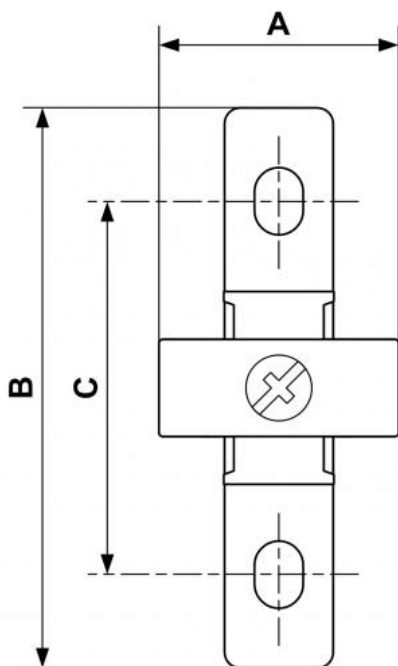

ALTO 3 - Wall bracket and seal set

Description	
Reference	Description
TA S3P	1 set TA S3 for a G 1/2 2-pieces set 2 sets TA S3 for a G 1/2 3-pieces set

Dimensions

Reference

TA S3P