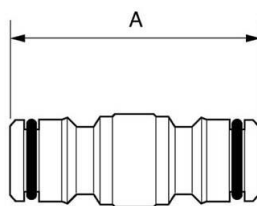

Equal joiner for couplers

Description
Reference
ELP 096002P

Dimensions

Reference

ELP 096002P