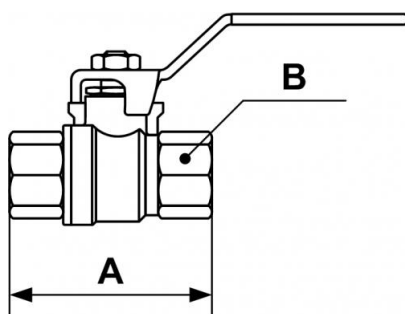

RSI - Parallel brass lever ball female/female valves

Description		
Reference	BSPP female thread	Max operating pressure (bar)
RSI 27P	G 3/4	40
RSI 21P	G 1/2	40

Dimensions

Reference

RSI 27P

RSI 21P