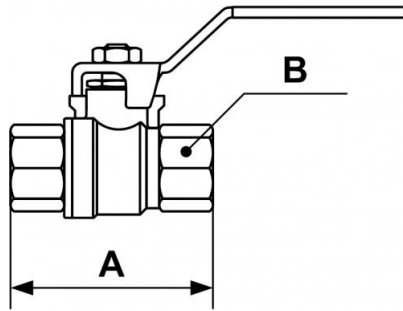

## RSI - Parallel brass lever ball female/female valves

Description		
Reference	BSPP female thread	Max operating pressure (bar)
<b>RSI 27P</b>	G 3/4	40
<b>RSI 21P</b>	G 1/2	40

## Dimensions

Reference

**RSI 27P**

**RSI 21P**