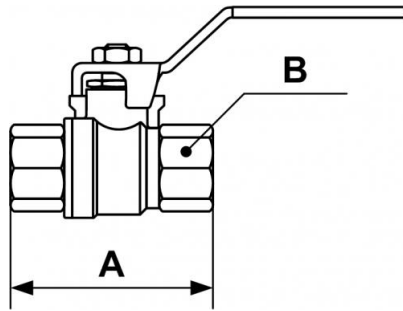

RSI - Parallel brass lever ball female/female valves

Description		
Reference	BSPP female thread	Max operating pressure (bar)
RSI 27P	G 3/4	40
RSI 21P	G 1/2	40

Dimensions

Reference

RSI 27P

RSI 21P