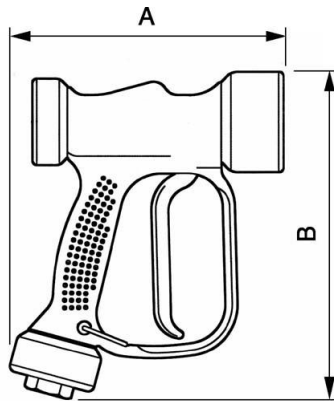

Wash gun industrial

Description							
Reference	BSPB female thread	Flow rate	Max operating pressure (bar)	Temperature	Construction	Weight	Equipped with (roll bar for the trigger)
PL JETP	G 1/2	60 l/min at 24 bar	24	90°C	Brass gun with polyamid coating	950 g	swivel fitting

Dimensions

Reference

PL JETP