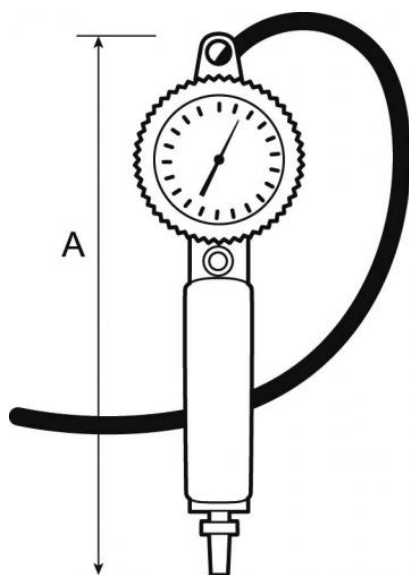

## Inflating gun

Description				
Reference	BSPP female thread	Hose Ø (mm)	Hose length (m)	Graduation (bar)
<b>27151</b>	G 1/4	5 x 10	0.5	0 to 12

### Dimensions

Reference

A mm

**27151**

192