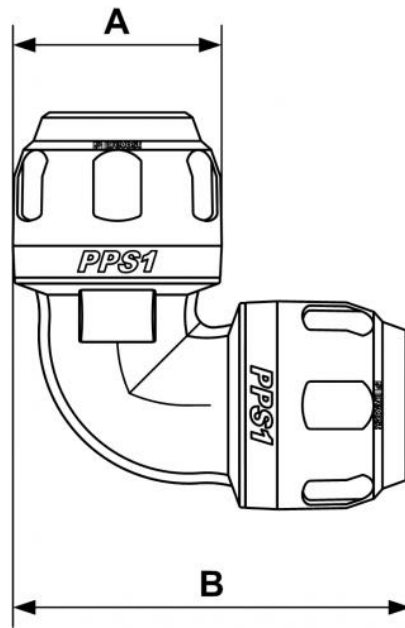

PPS1 9C - 90° Aluminium equal female elbow fitting for pipe

<u>For pipe OD (mm)</u> (1) 16	<u>Technology</u> PPS Grip Concept	<u>Operating pressure</u> 0 to 16 bar	<u>Vacuum capability</u> -0.98 bar (vacuum 98%)
<u>Temperature</u> -20°C to +80°C	<u>Construction</u> Pipe and fittings: alu.	<u>Highlight</u> Scalable system	<u>Meets standards</u> PED REACH

Description

Reference	For pipe OD (mm)
PPS1 9C16	(1) 16
PPS1 9C20	(1) 20
PPS1 9C25	(1) 25
PPS1 9C32	(1) 32
PPS1 9C40	(1) 40
PPS1 9C50	(1) 50
PPS1 9C63	(1) 63
PPS1 9C80	(1) 80
PPS1 9C100	(2) 100

Dimensions

Reference	A mm	B mm
PPS1 9C16	32	62
PPS1 9C20	38	73
PPS1 9C25	46	89
PPS1 9C32	57	106
PPS1 9C40	68	135
PPS1 9C50	84	151
PPS1 9C63	100	180
PPS1 9C80	121	218
PPS1 9C100	153.5	224