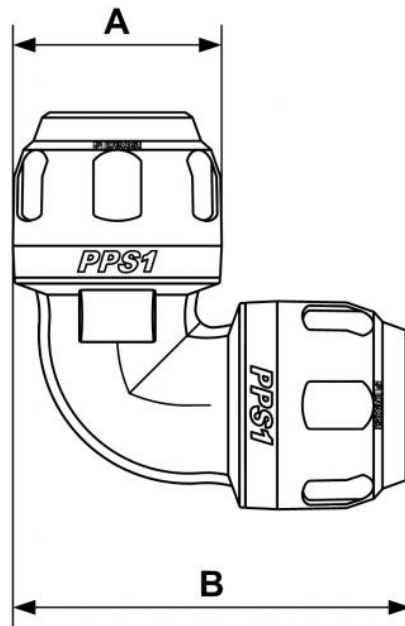

PPS1 9C - 90° Aluminium equal female elbow fitting for pipe

<u>For pipe OD (mm)</u> (1) 16	<u>Technology</u> PPS Grip Concept	<u>Operating pressure</u> 0 to 16 bar	<u>Vacuum capability</u> -0.98 bar (vacuum 98%)
<u>Temperature</u> -20°C to +80°C	<u>Construction</u> Pipe and fittings: alu.	<u>Highlight</u> Scalable system	<u>Meets standards</u> PED REACH

Description	
Reference	For pipe OD (mm)
PPS1 9C16	(1) 16
PPS1 9C20	(1) 20
PPS1 9C25	(1) 25
PPS1 9C32	(1) 32
PPS1 9C40	(1) 40
PPS1 9C50	(1) 50
PPS1 9C63	(1) 63
PPS1 9C80	(1) 80
PPS1 9C100	(2) 100

Dimensions

Reference	A mm	B mm
PPS1 9C16	32	62
PPS1 9C20	38	73
PPS1 9C25	46	89
PPS1 9C32	57	106
PPS1 9C40	68	135
PPS1 9C50	84	151
PPS1 9C63	100	180
PPS1 9C80	121	218
PPS1 9C100	153.5	224