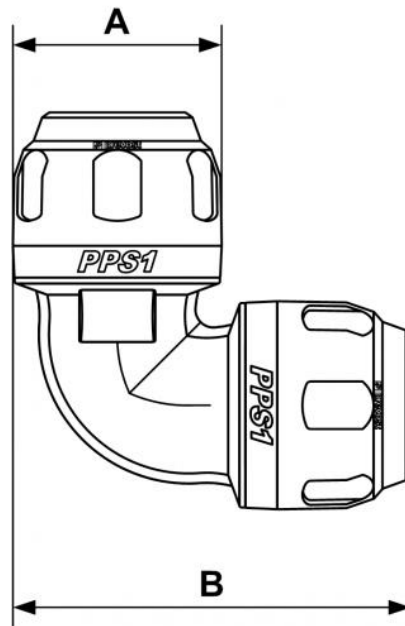

## PPS1 9C - 90° Aluminium equal female elbow fitting for pipe

<b><u>For pipe OD (mm)</u></b> (1) 16	<b><u>Technology</u></b> PPS Grip Concept	<b><u>Operating pressure</u></b> 0 to 16 bar	<b><u>Vacuum capability</u></b> -0.98 bar (vacuum 98%)
<b><u>Temperature</u></b> -20°C to +80°C	<b><u>Construction</u></b> Pipe and fittings: alu.	<b><u>Highlight</u></b> Scalable system	<b><u>Meets standards</u></b> PED REACH

Description	
Reference	For pipe OD (mm)
PPS1 9C16	(1) 16
PPS1 9C20	(1) 20
PPS1 9C25	(1) 25
PPS1 9C32	(1) 32
PPS1 9C40	(1) 40
PPS1 9C50	(1) 50
PPS1 9C63	(1) 63
PPS1 9C80	(1) 80
PPS1 9C100	(2) 100

### Dimensions

Reference	A mm	B mm
PPS1 9C16	32	62
PPS1 9C20	38	73
PPS1 9C25	46	89
PPS1 9C32	57	106
PPS1 9C40	68	135
PPS1 9C50	84	151
PPS1 9C63	100	180
PPS1 9C80	121	218
PPS1 9C100	153.5	224