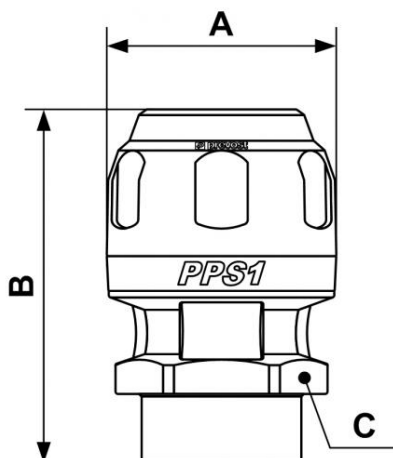

PPS1 MF - Aluminium female thread straight fitting for pipe

<p><u>For pipe OD (mm)</u> (1) 16</p>	<p><u>BSPP female thread</u> G 3/8</p>	<p><u>Technology</u> PPS Grip Concept</p>	<p><u>Operating pressure</u> 0 to 16 bar</p>
<p><u>Vacuum capability</u> -0.98 bar (vacuum 98%)</p>	<p><u>Temperature</u> -20°C to +80°C</p>	<p><u>Construction</u> Pipe and fittings: alu.</p>	<p><u>Highlight</u> Scalable system</p>
<p><u>Meets standards</u> PED REACH</p>			

Description		
Reference	For pipe OD (mm)	BSPP female thread
PPS1 MF1617	(1) 16	G 3/8
PPS1 MF1612	(1) 16	G 1/2
PPS1 MF2012	(1) 20	G 1/2
PPS1 MF2027	20	G 3/4
PPS1 MF2512	(1) 25	G 1/2
PPS1 MF2527	(1) 25	G 3/4
PPS1 MF2534	(1) 25	G 1
PPS1 MF3234	(1) 32	G 1

Dimensions

Reference	A mm	B mm	C mm
PPS1 MF1617	32	53	26
PPS1 MF1612	32	53	26
PPS1 MF2012	38	63	32
PPS1 MF2027	38	63	32
PPS1 MF2512	46	72	38
PPS1 MF2527	46	72	38
PPS1 MF2534	46	72	38
PPS1 MF3234	57	83	46
PPS1 MF3242	57	83	46
PPS1 MF4042	68	98	57
PPS1 MF4049	68	103	57
PPS1 MF5049	84	110	72
PPS1 MF5060	84	115	72
PPS1 MF6360	100	137	90

Reference	A mm	B mm	C mm
PPS1 MF6376	100	142	90
PPS1 MF8076	121	164	110
PPS1 MF8090	121	164	110
PPS1 MF10090	211	186.5	