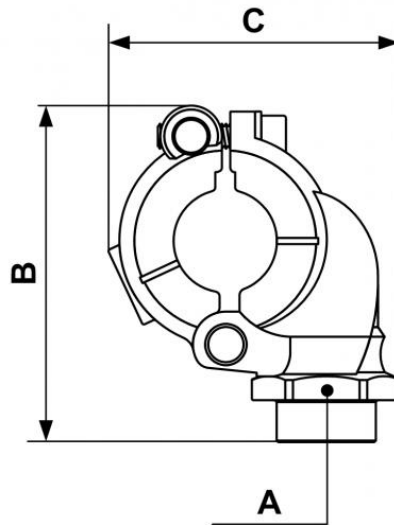

PPS1 BT - Aluminium female thread tapping flange

<p><u>For pipe OD (mm)</u> 25</p>	<p><u>BSPP female thread</u> G 3/8</p>	<p><u>Technology</u> PPS Grip Concept</p>	<p><u>Operating pressure</u> 0 to 16 bar</p>
<p><u>Vacuum capability</u> -0.98 bar (vacuum 98%)</p>	<p><u>Temperature</u> -20°C to +80°C</p>	<p><u>Construction</u> Pipe and fittings: alu.</p>	<p><u>Highlight</u> Scalable system</p>
<p><u>Meets standards</u> PED REACH</p>			

Description		
Reference	For pipe OD (mm)	BSPP female thread
PPS1 BT2517	25	G 3/8
PPS1 BT2512	25	G 1/2
PPS1 BT3212	32	G 1/2
PPS1 BT3227	32	G 3/4
PPS1 BT4012	40	G 1/2

Reference	For pipe OD (mm)	BSPP female thread
PPS1 BT4027	40	G 3/4
PPS1 BT4034	40	G 1
PPS1 BT5012	50	G 1/2
PPS1 BT5027	50	G 3/4
PPS1 BT5034	50	G 1
PPS1 BT6312	63	G 1/2
PPS1 BT6327	63	G 3/4
PPS1 BT6334	63	G 1
PPS1 BT8012	80	G 1/2
PPS1 BT8027	80	G 3/4
PPS1 BT8034	80	G 1

Dimensions

Reference	A mm	B mm	C mm
PPS1 BT2517	32	82	70
PPS1 BT2512	32	82	70
PPS1 BT3212	32	82	70
PPS1 BT3227	32	84	70
PPS1 BT4012	44	110	102
PPS1 BT4027	44	110	102
PPS1 BT4034	44	110	102
PPS1 BT5012	44	110	102
PPS1 BT5027	44	110	102
PPS1 BT5034	44	110	102
PPS1 BT6312	57	161	147
PPS1 BT6327	57	161	147
PPS1 BT6334	57	162	147

Reference	A mm	B mm	C mm
PPS1 BT8012	57	161	147
PPS1 BT8027	57	161	147
PPS1 BT8034	57	162	147