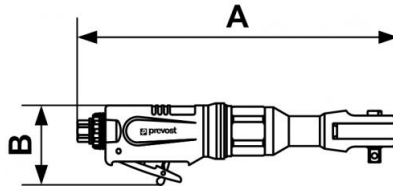

Air ratchet wrench

<p><u>Square driver</u> (1) 1/4"</p>	<p><u>Max. screw/unscrew torque (Nm)</u> 27</p>	<p><u>Consumption (l/min)</u> 103</p>	<p><u>Rotation speed (rpm)</u> 200</p>
<p><u>BSPT female thread</u> R 1/4</p>	<p><u>Sound level (dB(A))</u> 86.4</p>	<p><u>Weight (kg)</u> 0.5</p>	<p><u>Max operating pressure</u> 6,2 bar</p>
<p><u>Applications</u> Fitting and removal of bolts and screws</p>	<p><u>Highlight</u> Tightening capacity</p>	<p><u>Connection</u> Supplied with 3 adaptors: ISO 6150 B; European 7,4 mm; ARO 210</p>	

Description

Reference	Square driver	Max. screw/unscrew torque (Nm)	Consumption (l/min)	Rotation speed (rpm)	BSPT female thread	Sound level (dB(A))	Weight (kg)
TRW 14027	(1) 1/4"	27	103	200	R 1/4	86.4	0.5
TRW 38070	(2) 3/8"	68	113	160	R 1/4	91	1.4
TRW 12070	(2) 1/2"	70	113	160	R 1/4	91	1.4
TRW 12160	(3) 1/2"	163	119	600	R 1/4	95	1.76

Dimensions

Reference	A mm	B mm
TRW 14027	140	50
TRW 38070	265	70
TRW 12070	265	70
TRW 12160	350	60