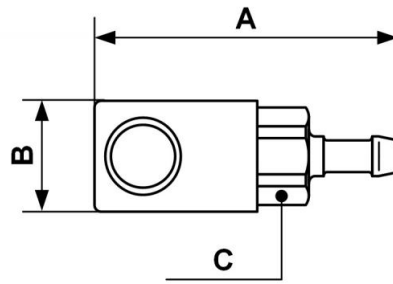

Hose tail coupler

<u>For hose ID (mm)</u> 6	<u>Technology</u> Push button	<u>Operating pressure</u> 0 to 12 bar	<u>Flow rate at 6 bar</u> 750 l/min ($\Delta P = 0,6$ bar)
<u>ID Passage</u> 6 mm	<u>Temperature</u> -15°C to +70°C	<u>Construction</u> Treated steel	<u>Highlight</u> Anti-static

Description	
Reference	For hose ID (mm)
IRM 061806	6
IRM 061808	8
IRM 061810	10
IRM 061813	13

Dimensions

Reference	A mm	B mm	C mm
IRM 061806	76.5	26	23
IRM 061808	76.5	26	23
IRM 061810	76.5	26	23
IRM 061813	81.5	26	23