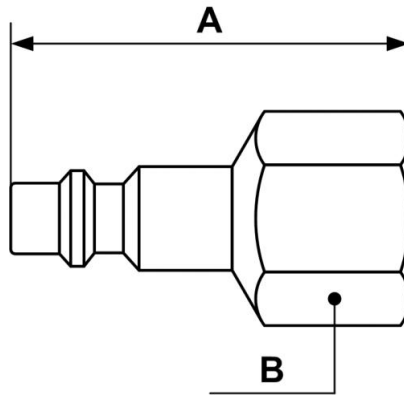

Parallel female thread adaptor

BSPP female thread

G 1/4

ID Passage

8 mm

Construction

Treated steel Corrosion-proof treatment

Description

Reference	BSPP female thread
IRP 086101	G 1/4
IRP 086102	G 3/8
IRP 086103	G 1/2

Dimensions

Reference	A mm	B mm
IRP 086101	45	17
IRP 086102	49	21
IRP 086103	53	28