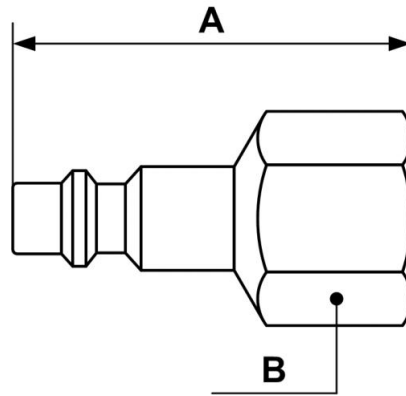

Parallel female thread adaptor

BSPP female thread

G 1/4

ID Passage

8 mm

Construction

Treated steel Corrosion-proof treatment

Description

Reference	BSPP female thread
IRP 086101	G 1/4
IRP 086102	G 3/8
IRP 086103	G 1/2

Dimensions

Reference	A mm	B mm
IRP 086101	45	17
IRP 086102	49	21
IRP 086103	53	28