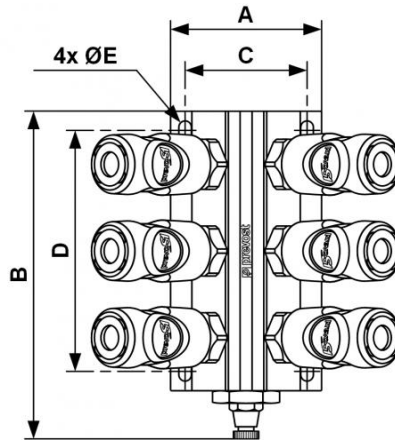

Female thread wall bracket - Couplers and drain - ISO 6150 C profile - ID passage 6 mm

**Inlet BSPP female
thread**

G 3/4

Construction

Aluminium

Outlet

4 x CSI 06

Operating pressure

0 to 16 bar

Temperature

- 20°C to + 80°C

Description

| Reference | Inlet BSPP female thread | Outlet |
|-------------------|--------------------------|------------|
| MF 104S4CS | G 3/4 | 4 x CSI 06 |

Dimensions

| Reference | A mm | B mm | C mm | D mm | E mm |
|-------------------|------|------|------|------|------|
| MF 104S4CS | 78 | 135 | 63 | 80 | 6.5 |