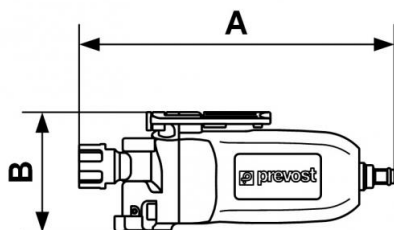

Butterfly impact wrench

<p>Square driver 1/4"</p>	<p>Max. unscrew torque (Nm) 108</p>	<p>Consumption (l/min) 59</p>	<p>Rotation speed (rpm) 12000</p>
<p>BSPT female thread R 1/4</p>	<p>Sound level (dB(A)) 98</p>	<p>Weight (kg) 0.53</p>	<p>Max operating pressure 6,2 bar</p>
<p>Applications Fitting and removal of bolts and screws</p>	<p>Highlight Tightening capacity</p>	<p>Connection Supplied with 3 adaptors: ISO 6150 B; European 7,4 mm; ARO 210</p>	

Description							
Reference	Square driver	Max. unscrew torque (Nm)	Consumption (l/min)	Rotation speed (rpm)	BSPT female thread	Sound level (dB(A))	Weight (kg)
TIW 14100	1/4"	108	59	12000	R 1/4	98	0.53

Dimensions

Reference	A mm	B mm
TIW 14100	139	90