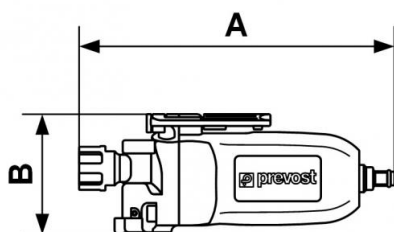

Butterfly impact wrench

Square driver 1/4"	Max. unscrew torque (Nm) 108	Consumption (l/min) 59	Rotation speed (rpm) 12000
BSPT female thread R 1/4	Sound level (dB(A)) 98	Weight (kg) 0.53	Max operating pressure 6,2 bar
Applications Fitting and removal of bolts and screws	Highlight Tightening capacity	Connection Supplied with 3 adaptors: ISO 6150 B; European 7,4 mm; ARO 210	

Description							
Reference	Square driver	Max. unscrew torque (Nm)	Consumption (l/min)	Rotation speed (rpm)	BSPT female thread	Sound level (dB(A))	Weight (kg)
TIW 14100	1/4"	108	59	12000	R 1/4	98	0.53

Dimensions

Reference	A mm	B mm
TIW 14100	139	90