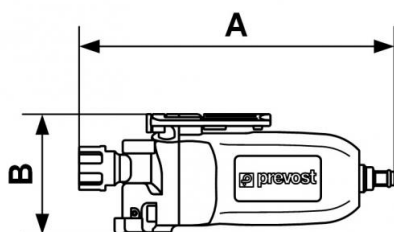

Butterfly impact wrench

<p>Square driver</p> <p>1/4"</p>	<p>Max. unscrew torque (Nm)</p> <p>108</p>	<p>Consumption (l/min)</p> <p>59</p>	<p>Rotation speed (rpm)</p> <p>12000</p>
<p>BSPT female thread</p> <p>R 1/4</p>	<p>Sound level (dB(A))</p> <p>98</p>	<p>Weight (kg)</p> <p>0.53</p>	<p>Max operating pressure</p> <p>6,2 bar</p>
<p>Applications</p> <p>Fitting and removal of bolts and screws</p>	<p>Highlight</p> <p>Tightening capacity</p>	<p>Connection</p> <p>Supplied with 3 adaptors: ISO 6150 B; European 7,4 mm; ARO 210</p>	

Description							
Reference	Square driver	Max. unscrew torque (Nm)	Consumption (l/min)	Rotation speed (rpm)	BSPT female thread	Sound level (dB(A))	Weight (kg)
TIW 14100	1/4"	108	59	12000	R 1/4	98	0.53

Dimensions

Reference	A mm	B mm
TIW 14100	139	90