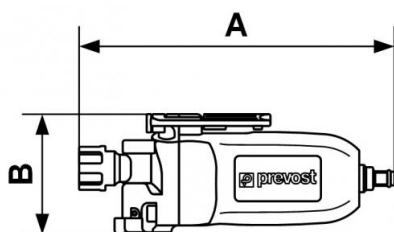

## Butterfly impact wrench

<p><b>Square driver</b></p> <p>1/4"</p>	<p><b>Max. unscrew torque (Nm)</b></p> <p>108</p>	<p><b>Consumption (l/min)</b></p> <p>59</p>	<p><b>Rotation speed (rpm)</b></p> <p>12000</p>
<p><b>BSPT female thread</b></p> <p>R 1/4</p>	<p><b>Sound level (dB(A))</b></p> <p>98</p>	<p><b>Weight (kg)</b></p> <p>0.53</p>	<p><b>Max operating pressure</b></p> <p>6,2 bar</p>
<p><b>Applications</b></p> <p>Fitting and removal of bolts and screws</p>	<p><b>Highlight</b></p> <p>Tightening capacity</p>	<p><b>Connection</b></p> <p>Supplied with 3 adaptors: ISO 6150 B; European 7,4 mm; ARO 210</p>	

Description							
Reference	Square driver	Max. unscrew torque (Nm)	Consumption (l/min)	Rotation speed (rpm)	BSPT female thread	Sound level (dB(A))	Weight (kg)
<b>TIW 14100</b>	1/4"	108	59	12000	R 1/4	98	0.53

### Dimensions

Reference	A mm	B mm
<b>TIW 14100</b>	139	90