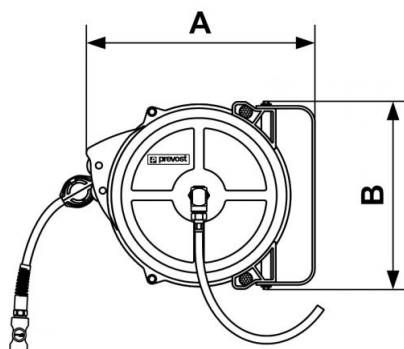

DMF Series - Industrial type - Polyurethane hose

Description						
Reference	ID/OD (mm)	Length (m)	Coupler	Flow rate (l/min)	Swivel inlet BSPF female thread	Weight (kg)
DMF 0812ES	8 x 12	12	ESI 07	500	G 3/8	8
DMF 0812IS	8 x 12	12	ISI 06	500	G 3/8	8
DMF 0812CS	8 x 12	12	CSI 06	500	G 3/8	8

Dimensions

Reference	A mm	B mm
DMF 0812ES	350	287
DMF 0812IS	350	287
DMF 0812CS	350	287