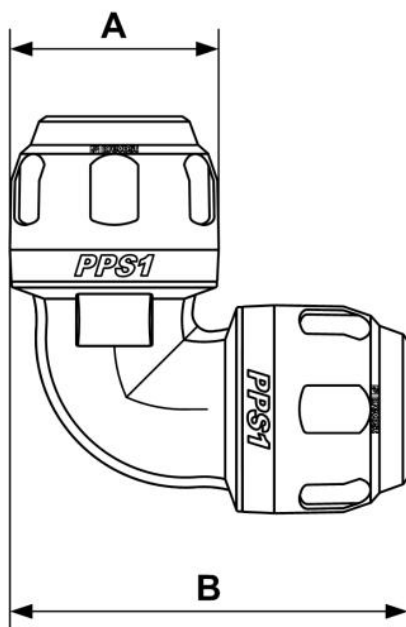

PPS1 9CC - 90° Aluminium equal female elbow fitting for CC pipe passage

<p><u>For pipe OD</u> 50</p>	<p><u>Technology</u> PPS Grip Concept</p>	<p><u>Operating pressure</u> 0 to 16 bar</p>	<p><u>Vacuum capability</u> -0.98 bar (vacuum 98%)</p>
<p><u>Temperature</u> -20°C to +80°C</p>	<p><u>Construction</u> Pipe and fittings: alu.</p>	<p><u>Highlight</u> Scalable system</p>	<p><u>Meets standards</u> PED REACH</p>

Description	
Reference	For pipe OD
PPS1 9CC50	50
PPS1 9CC63	63
PPS1 9CC80	80
PPS1 9CC100	100

Dimensions

Reference	A mm	B mm
PPS1 9CC50	116	153
PPS1 9CC63	140	187
PPS1 9CC80	168	218
PPS1 9CC100	207	231