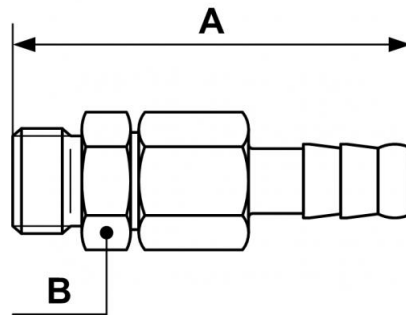

## Parallel male thread swivel hose tail - JFO

BSPB male thread

G 1/4

For hose ID (mm)

6

Technology

Straight through path

Operating pressure

0 to 15 bar

### Description

Reference	BSPB male thread	For hose ID (mm)
<b>JFO 1406</b>	G 1/4	6
<b>JFO 1407</b>	G 1/4	7
<b>JFO 1408</b>	G 1/4	8
<b>JFO 1409</b>	G 1/4	9
<b>JFO 1410</b>	G 1/4	10

### Dimensions

Reference	A mm	B mm
JFO 1406	45	15
JFO 1407	45	15
JFO 1408	49	15
JFO 1409	49	15
JFO 1410	52	15