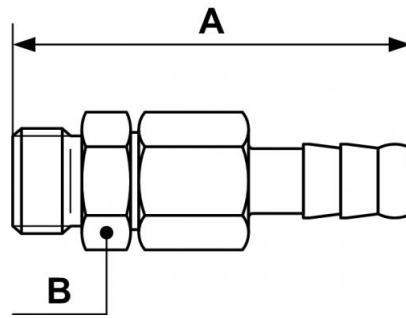

Parallel male thread swivel hose tail - JFO

BSPB male thread

G 1/4

For hose ID (mm)

6

Technology

Straight through path

Operating pressure

0 to 15 bar

Description

Reference	BSPB male thread	For hose ID (mm)
JFO 1406	G 1/4	6
JFO 1407	G 1/4	7
JFO 1408	G 1/4	8
JFO 1409	G 1/4	9
JFO 1410	G 1/4	10

Dimensions

Reference	A mm	B mm
JFO 1406	45	15
JFO 1407	45	15
JFO 1408	49	15
JFO 1409	49	15
JFO 1410	52	15