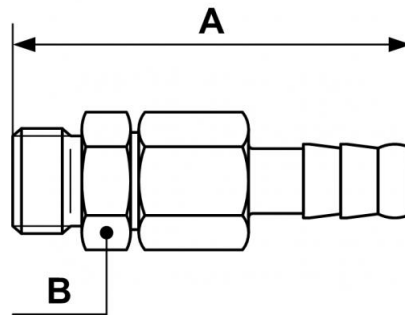

Parallel male thread swivel hose tail - JFO

BSPB male thread

G 1/4

For hose ID (mm)

6

Technology

Straight through path

Operating pressure

0 to 15 bar

Description

Reference	BSPB male thread	For hose ID (mm)
JFO 1406	G 1/4	6
JFO 1407	G 1/4	7
JFO 1408	G 1/4	8
JFO 1409	G 1/4	9
JFO 1410	G 1/4	10

Dimensions

Reference	A mm	B mm
JFO 1406	45	15
JFO 1407	45	15
JFO 1408	49	15
JFO 1409	49	15
JFO 1410	52	15