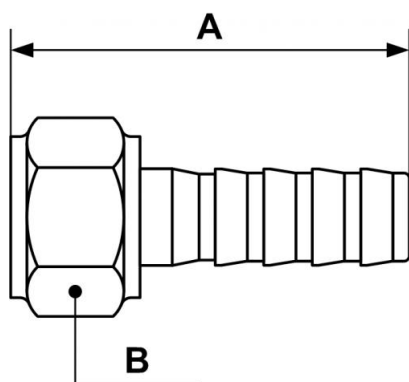

Parallel female thread hose tail with swivel nut - JFTT

BSPF female thread

G 1/4

For hose ID (mm)

6

Technology

Straight through path

Operating pressure

0 to 15 bar

Description

Reference	BSPF female thread	For hose ID (mm)
JFTT 1406	G 1/4	6
JFTT 1408	G 1/4	8

Dimensions

Reference	A mm	B mm
JFTT 1406	39	16
JFTT 1408	39	16