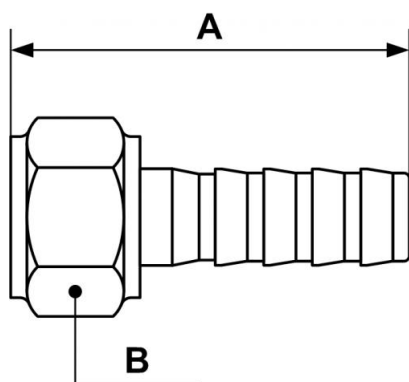

Dimensions

Reference	A mm	B mm
JFTT 1406	39	16
JFTT 1408	39	16