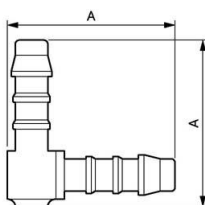

90° equal elbow

For hose ID (mm)

4

Technology

Straight through path

Operating pressure

0 to 10 bar

Temperature

-10°C to + 80°C

Description

Reference	For hose ID (mm)
JPL 64	4
JPL 66	6
JPL 68	8
JPL 610	10

Dimensions

Reference	A mm
JPL 64	22
JPL 66	31
JPL 68	37
JPL 610	39