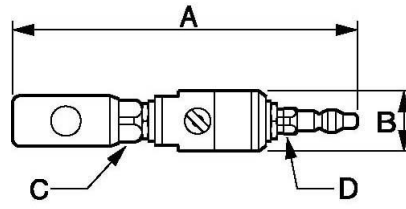

Sealed LUB'AIR assembly with several profiles

Description		
Reference	Profile	Adaptor
LUBAIR 7000	European 7.4 mm	ERC 07
LUBAIR 6000	ISO 6150 B	IRC 06
LUBAIR 8000	ISO 6150 B	IRC 08
LUBAIR 14F	-	Inline oiler

Dimensions

Reference	A mm	B mm	C mm	D mm
LUBAIR 7000	163	33	23	14
LUBAIR 6000	151	33	23	14
LUBAIR 8000	183	33	25	17
LUBAIR 14F	68	33	19	0