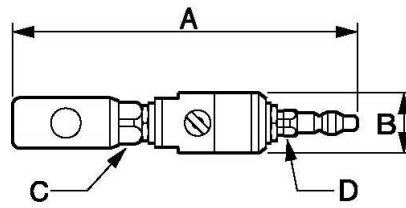

Sealed LUB'AIR assembly with several profiles

Description		
Reference	Profile	Adaptor
LUBAIR 7000	European 7.4 mm	ERC 07
LUBAIR 6000	ISO 6150 B	IRC 06
LUBAIR 8000	ISO 6150 B	IRC 08
LUBAIR 14F	-	Inline oiler

Dimensions

Reference	A mm	B mm	C mm	D mm
LUBAIR 7000	163	33	23	14
LUBAIR 6000	151	33	23	14
LUBAIR 8000	183	33	25	17
LUBAIR 14F	68	33	19	0