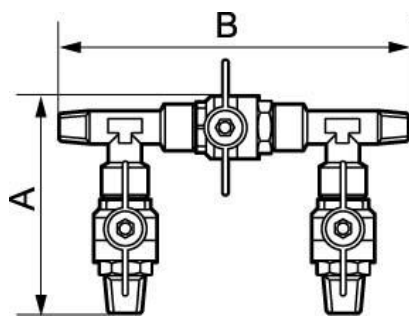

By-pass set hose for installing dryer

| Description | | |
|---------------|---------------|--------------|
| Reference | Thread (BSPP) | Construction |
| MBP 21 | G 1/2 M | Brass |
| MBP 27 | G 3/4 M | Brass |
| MBP 34 | G 1 F | Brass |

Dimensions

| Reference | A mm | B mm |
|---------------|------|------|
| MBP 21 | 108 | 165 |
| MBP 27 | 120 | 190 |
| MBP 34 | 135 | 240 |