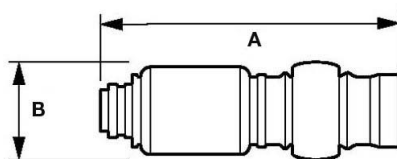

Protector for swivel coupler - FA

Compatible with

Rubber protector on swivel coupling FA

Highlight

Non scratch

Description

Reference

NSB FA

Compatible with

Rubber protector on swivel coupling FA

Dimensions

Reference	A mm	B mm
NSB FA	118	40