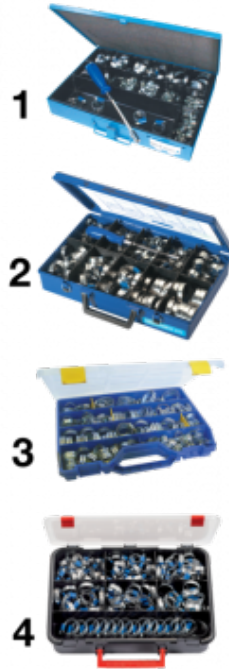

Assortment boxes

Description	
Reference	Includes
PRATIC 135	(1) Metal case with: 133 worm-drive clamps: - 80 mini type PBM: 10 x PBM 8 20 x PBM 10 20 x PBM 12 10 x PBM 14 10 x PBM 16 10 x PBM 17 - 53 standard PBS: 10 x PBS9 1117 20 x PBS9 1320 6 x PBS9 1524 5 x PBS9 1928 4 x PBS9 2232 4 x PBS9 2638 4 x PBS9 3244 - 1 flexible worm driver: PB 3000
PRATIC 300	(2) Blue composite case with: - 270 worm-drive clamps PBS: 50 x PBS9 814 50 x PBS9 1117 50 x PBS9 1320 25 x PBS12 1524 25 x PBS12 1928 20 x PBS12 2232 15 x PBS12 2638 15 x PBS12 3244 10 x PBS12 3850 10 x PBS12 4456 - 1 flexible worm driver: PB 3000

Reference	Includes
PBJ 210	(3) Adjustable compartment polypropylene case with: 210 standards worm-drive clamps: 50 x PBJ9 1016 50 x PBJ9 1222 40 x PBJ9 1627 40 x PBJ9 2335 30 x PBJ9 3045
PBS 150	(4) Case with: - 150 worm-drive clamps (for OD hoses 8 to 32 mm): 30 x PBS9 814 30 x PBS9 1117 30 x PBS9 1928 30 x PBS9 2232