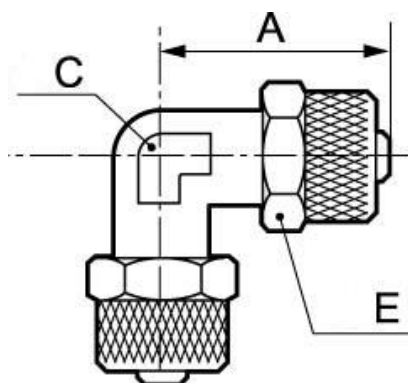

Equal elbow - RB6

For tube Ø (mm)

6 x 4

Max operating pressure

15 bar

Temperature

-20°C to +80°C

Construction

Nickel-plated brass

Description

| Reference | For tube Ø (mm) |
|---------------|-----------------|
| RB6 6 | 6 x 4 |
| RB6 8 | 8 x 6 |
| RB6 10 | 10 x 8 |

Dimensions

| Reference | A mm | C mm | E mm |
|---------------|------|------|------|
| RB6 6 | 27.5 | 9 | 12 |
| RB6 8 | 29.5 | 12 | 14 |
| RB6 10 | 33.5 | 12 | 16 |