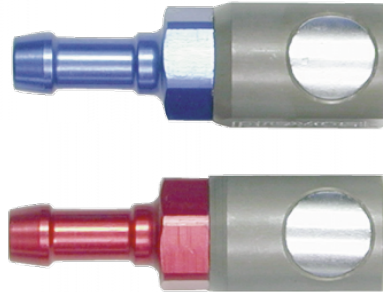

## Extension coupler

For hose ID (mm)

6

Max operating

pressure

Oxygen : 1,5 bar Acetylene :  
12,5 bar

Construction

Treated steel

Applications

Welding, cutting

### Description

Reference

For hose ID (mm)

**SIC 061806K**

6

**SIC 061810K**

10