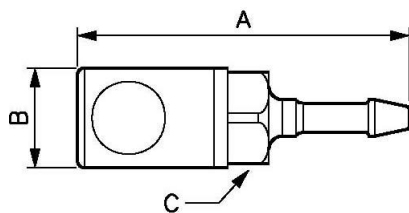

Extension coupler

For hose ID (mm)

6

Max operating

pressure

Oxygen : 1,5 bar Acetylene :
12,5 bar

Construction

Treated steel

Applications

Welding, cutting

Description

Reference

For hose ID (mm)

SIC 061806K

6

SIC 061810K

10

Dimensions

Reference	A mm	B mm	C mm
SIC 061806K	70	22	20
SIC 061810K	70	22	20