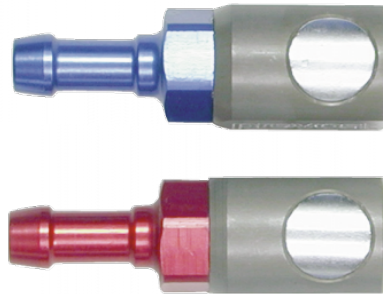

Extension coupler

For hose ID (mm)

6

Max operating

pressure

Oxygen : 1,5 bar Acetylene :
12,5 bar

Construction

Treated steel

Applications

Welding, cutting

Description

Reference

For hose ID (mm)

SIC 061806K

6

SIC 061810K