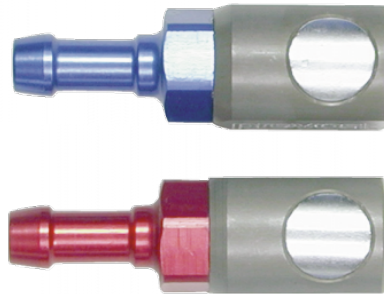

Extension coupler

For hose ID (mm)

6

Max operating

pressure

Oxygen : 1,5 bar Acetylene :
12,5 bar

Construction

Treated steel

Applications

Welding, cutting

Description

Reference

For hose ID (mm)

SIC 061806K

6

SIC 061810K