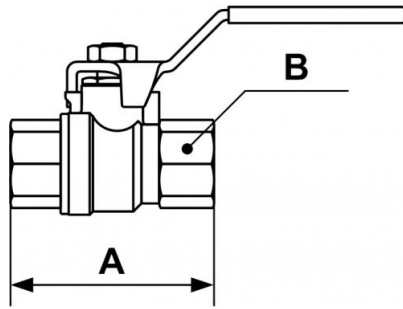

## VDA - Parallel decompressing female-female valves PN 40

Description	
Reference	BSPP female thread
VDA 13	G 1/4
VDA 17	G 3/8
VDA 21	G 1/2
VDA 27	G 3/4
VDA 34	G 1

### Dimensions

Reference	A mm	B mm
VDA 13	45	20
VDA 17	45	20
VDA 21	59	25
VDA 27	64	31
VDA 34	81	40