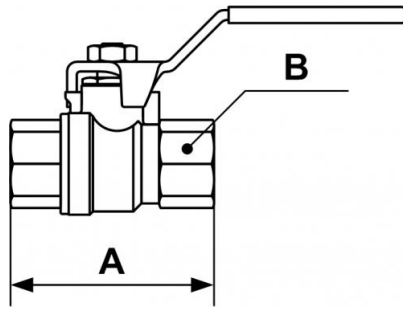

VDA - Parallel decompressing female-female valves PN 40

Description	
Reference	BSPP female thread
VDA 13	G 1/4
VDA 17	G 3/8
VDA 21	G 1/2
VDA 27	G 3/4
VDA 34	G 1

Dimensions

Reference	A mm	B mm
VDA 13	45	20
VDA 17	45	20
VDA 21	59	25
VDA 27	64	31
VDA 34	81	40