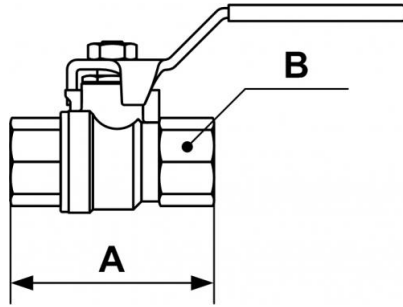

## VDA - Parallel decompressing female-female valves PN 40

Description	
Reference	BSPP female thread
VDA 13	G 1/4
VDA 17	G 3/8
VDA 21	G 1/2
VDA 27	G 3/4
VDA 34	G 1

### Dimensions

Reference	A mm	B mm
VDA 13	45	20
VDA 17	45	20
VDA 21	59	25
VDA 27	64	31
VDA 34	81	40