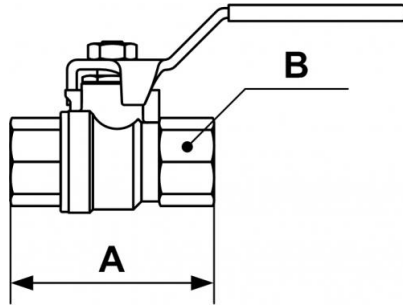

VDA - Parallel decompressing female-female valves PN 40

Description	
Reference	BSPP female thread
VDA 13	G 1/4
VDA 17	G 3/8
VDA 21	G 1/2
VDA 27	G 3/4
VDA 34	G 1

Dimensions

Reference	A mm	B mm
VDA 13	45	20
VDA 17	45	20
VDA 21	59	25
VDA 27	64	31
VDA 34	81	40