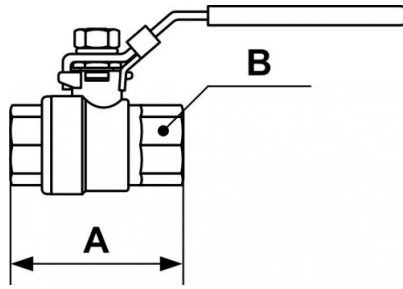

Parallel stainless steel padlockable decompressing valves

Description	
Reference	BSPP female thread
VICA 13	G 1/4
VICA 17	G 3/8
VICA 21	G 1/2
VICA 27	G 3/4
VICA 34	G 1

Dimensions

Reference	A mm	B mm
VICA 13	55	22
VICA 17	55	24
VICA 21	65	26
VICA 27	76	33
VICA 34	89	40