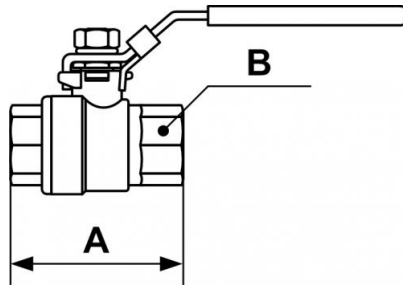

Parallel stainless steel padlockable decompressing valves

Description	
Reference	BSPP female thread
VICA 13	G 1/4
VICA 17	G 3/8
VICA 21	G 1/2
VICA 27	G 3/4
VICA 34	G 1

Dimensions

Reference	A mm	B mm
VICA 13	55	22
VICA 17	55	24
VICA 21	65	26
VICA 27	76	33
VICA 34	89	40