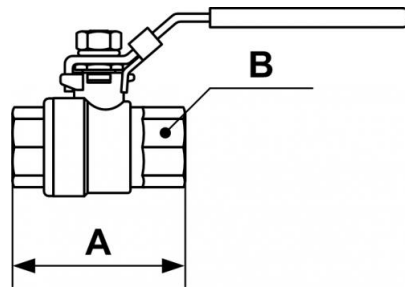

Parallel stainless steel padlockable decompressing valves

Description	
Reference	BSPP female thread
VICA 13	G 1/4
VICA 17	G 3/8
VICA 21	G 1/2
VICA 27	G 3/4
VICA 34	G 1

Dimensions

Reference	A mm	B mm
VICA 13	55	22
VICA 17	55	24
VICA 21	65	26
VICA 27	76	33
VICA 34	89	40