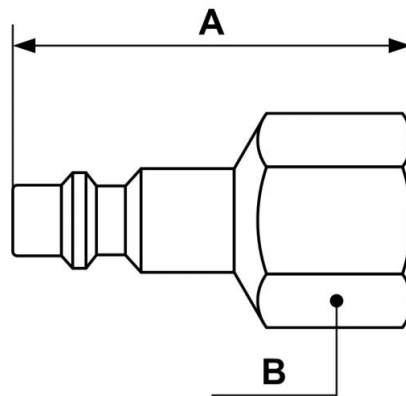

Parallel female thread adaptor

BSPP female thread

G 3/8

ID Passage

11 mm

Construction

Treated steel Corrosion-proof treatment

Description

Reference	BSPP female thread
IRP 116102	G 3/8
IRP 116103	G 1/2

Dimensions

Reference	A mm	B mm
IRP 116102	60	25
IRP 116103	60	25