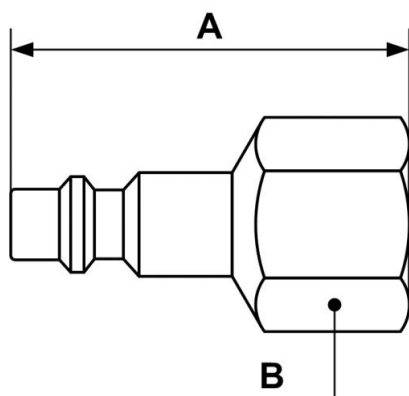

Parallel female thread adaptor

BSPP female thread

G 3/8

ID Passage

11 mm

Construction

Treated steel Corrosion-proof treatment

Description

Reference	BSPP female thread
IRP 116102	G 3/8
IRP 116103	G 1/2

Dimensions

Reference	A mm	B mm
IRP 116102	60	25
IRP 116103	60	25