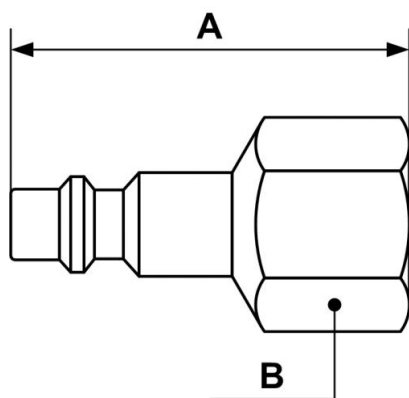

Parallel female thread adaptor

BSPP female thread

G 3/8

ID Passage

11 mm

Construction

Treated steel Corrosion-proof treatment

Description

Reference	BSPP female thread
IRP 116102	G 3/8
IRP 116103	G 1/2

Dimensions

Reference	A mm	B mm
IRP 116102	60	25
IRP 116103	60	25