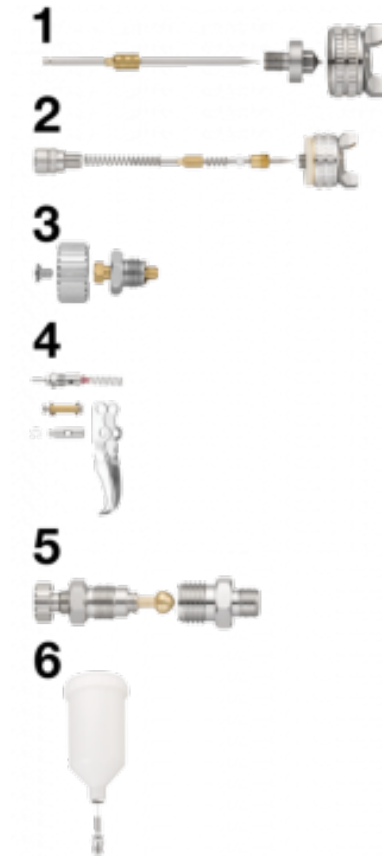

CAR G05 paint spray gun parts

Description	
Reference	Description
CAR G05B05	(1) 0.5 mm nozzle
CAR G05B08	(1) 0.8 mm nozzle
CAR G05B10	(1) 1.0 mm nozzle
CAR G05K1	(2) Set for complete nozzle 0.8 mm + complete paint flow rate adjustment screw
CAR G05K3	(3) Set for jet form control

Reference	Description
CAR G05K4	(4) Set for complet valve + trigger
CAR G05K5	(5) Set for complet air adjust + nipple for air
CAR G05K2	(6) Complet cup Set