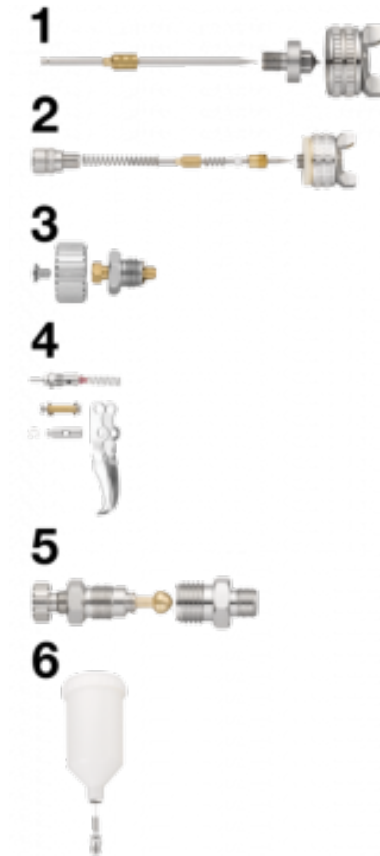

## CAR G05 paint spray gun parts

Description	
Reference	Description
<b>CAR G05B05</b>	(1) 0.5 mm nozzle
<b>CAR G05B08</b>	(1) 0.8 mm nozzle
<b>CAR G05B10</b>	(1) 1.0 mm nozzle
<b>CAR G05K1</b>	(2) Set for complete nozzle 0.8 mm + complete paint flow rate adjustment screw
<b>CAR G05K3</b>	(3) Set for jet form control

Reference	Description
<b>CAR G05K4</b>	(4) Set for complet valve + trigger
<b>CAR G05K5</b>	(5) Set for complet air adjust + nipple for air
<b>CAR G05K2</b>	(6) Complet cup Set