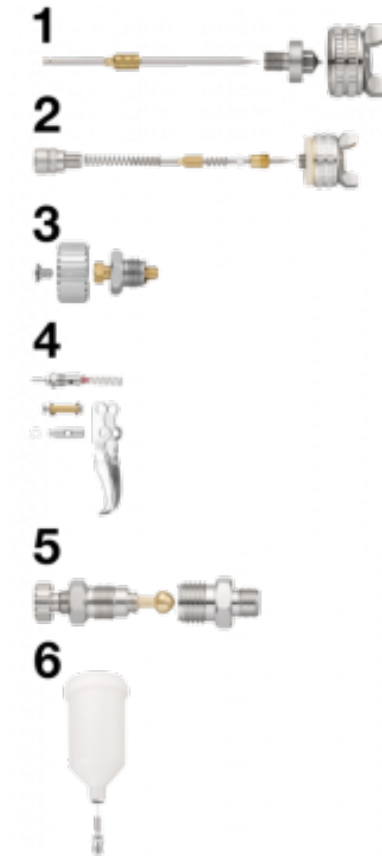

## CAR G05 paint spray gun parts

Description	
Reference	Description
CAR G05B05	(1) 0.5 mm nozzle
CAR G05B08	(1) 0.8 mm nozzle
CAR G05B10	(1) 1.0 mm nozzle
CAR G05K1	(2) Set for complete nozzle 0.8 mm + complete paint flow rate adjustment screw
CAR G05K3	(3) Set for jet form control

Reference	Description
<b>CAR G05K4</b>	(4) Set for complet valve + trigger
<b>CAR G05K5</b>	(5) Set for complet air adjust + nipple for air
<b>CAR G05K2</b>	(6) Complet cup Set