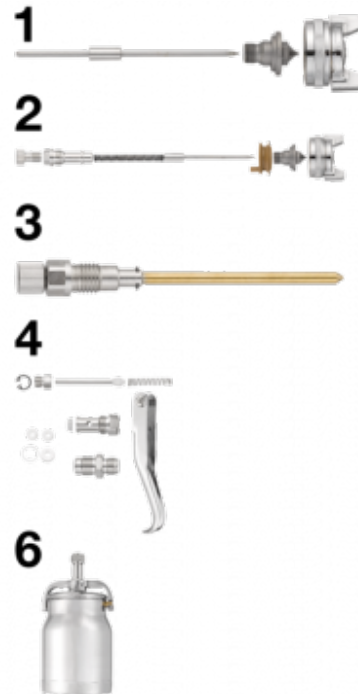

CAR S02 paint spray gun parts

Description	
Reference	Description
CAR S02B10	(1) 1.0 mm nozzle
CAR S02B16	(1) 1.6 mm nozzle
CAR S02B18	(1) 1.8 mm nozzle
CAR S02B20	(1) 2 mm nozzle
CAR S02K1	(2) Set for complete nozzle Ø 1.6 mm + complete paint flow rate adjustment screw
CAR S02K3	(3) Set for jet form control
CAR S02K4	(4) Set for complet valve + trigger + nipple air
CAR S02K2	(6) Complet cup Set