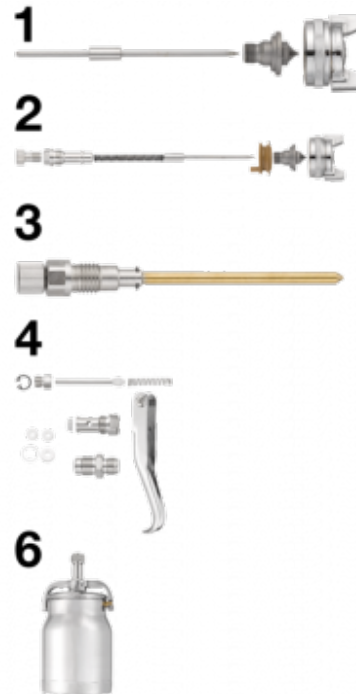

CAR S02 paint spray gun parts

Description	
Reference	Description
CAR S02B10	(1) 1.0 mm nozzle
CAR S02B16	(1) 1.6 mm nozzle
CAR S02B18	(1) 1.8 mm nozzle
CAR S02B20	(1) 2 mm nozzle
CAR S02K1	(2) Set for complete nozzle Ø 1.6 mm + complete paint flow rate adjustment screw
CAR S02K3	(3) Set for jet form control
CAR S02K4	(4) Set for complet valve + trigger + nipple air
CAR S02K2	(6) Complet cup Set