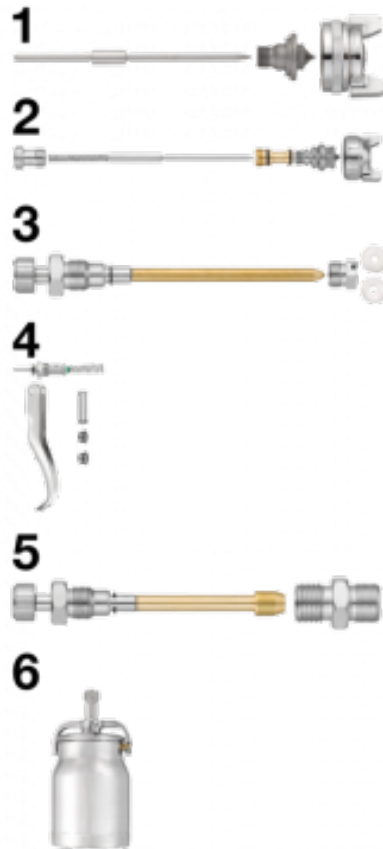

CAR S03 paint spray gun parts

Description	
Reference	Description
CAR S03B15	(1) 1.5 mm nozzle
CAR S03B20	(1) 2.0 mm nozzle
CAR S03B25	(1) 2.5 mm nozzle
CAR S03K1	(2) Set for complete nozzle Ø 2 mm + complete paint flow rate adjustment screw
CAR S03K3	(3) Set for jet form control

Reference	Description
CAR S03K4	(4) Set for complet valve + trigger
CAR S03K5	(5) Set for complet air adjust + nipple for air