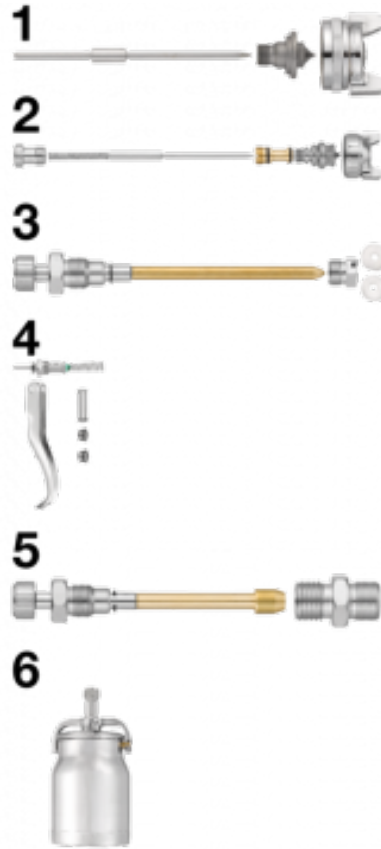

## CAR S03 paint spray gun parts

Description	
Reference	Description
CAR S03B15	(1) 1.5 mm nozzle
CAR S03B20	(1) 2.0 mm nozzle
CAR S03B25	(1) 2.5 mm nozzle
CAR S03K1	(2) Set for complete nozzle Ø 2 mm + complete paint flow rate adjustment screw
CAR S03K3	(3) Set for jet form control

Reference	Description
<b>CAR S03K4</b>	(4) Set for complet valve + trigger
<b>CAR S03K5</b>	(5) Set for complet air adjust + nipple for air