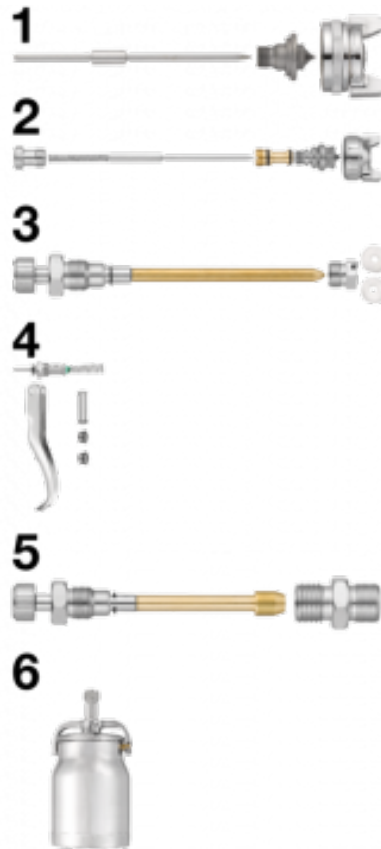

CAR S03 paint spray gun parts

Description	
Reference	Description
CAR S03B15	(1) 1.5 mm nozzle
CAR S03B20	(1) 2.0 mm nozzle
CAR S03B25	(1) 2.5 mm nozzle
CAR S03K1	(2) Set for complete nozzle Ø 2 mm + complete paint flow rate adjustment screw
CAR S03K3	(3) Set for jet form control

Reference	Description
CAR S03K4	(4) Set for complet valve + trigger
CAR S03K5	(5) Set for complet air adjust + nipple for air