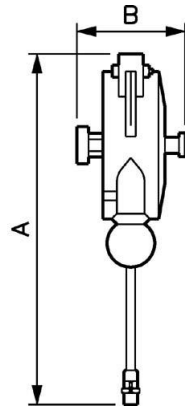

E series: air supply hose - 0.4-2.5 kg load capacity

<u>Length (cable (m))</u> 1.4	<u>Min.Load (kg)</u> 0.4	<u>Max.load (kg)</u> 0.8	<u>Weight (kg)</u> 1.12
<u>Temperature</u> +5°C to +60°C	<u>Construction</u> Body : Aluminium Cable : Stainless steel	<u>Applications</u> Mounting Decks, Assembling, Packaging	

Description				
Reference	Length (cable (m))	Min.Load (kg)	Max.load (kg)	Weight (kg)
BAL 0408E	1.4	0.4	0.8	1.12
BAL 0715E	1.4	0.75	1.5	1.13
BAL 1225E	1.4	1.2	2.5	1.26

Dimensions

Reference	A mm	B mm
BAL 0408E	298	104
BAL 0715E	298	104
BAL 1225E	298	104