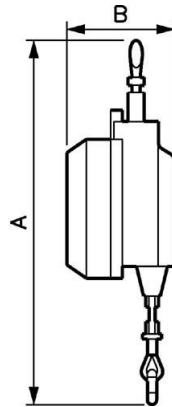

DP series: 4-25 kg load capacity

<u>Length (cable (m))</u> 2	<u>Min.Load (kg)</u> 4	<u>Max.load (kg)</u> 7	<u>Weight (kg)</u> 4.94
<u>Temperature</u> +5°C to +60°C	<u>Construction</u> Body : Aluminium Cable : Stainless steel	<u>Applications</u> Mounting Decks, Assembling, Packaging	

Description				
Reference	Length (cable (m))	Min.Load (kg)	Max.load (kg)	Weight (kg)
BAL 4070DP	2	4	7	4.94
BAL 70100DP	2	7	10	5.3
BAL 100140DP	2	10	14	5.67

Reference	Length (cable (m))	Min.Load (kg)	Max.load (kg)	Weight (kg)
BAL 140180DP	2	14	18	6.26
BAL 180220DP	2	18	22	5.89
BAL 220250DP	2	22	25	6.53

Dimensions

Reference	A mm	B mm
BAL 4070DP	551	140
BAL 70100DP	551	140
BAL 100140DP	551	140
BAL 140180DP	551	140
BAL 180220DP	551	140
BAL 220250DP	551	140