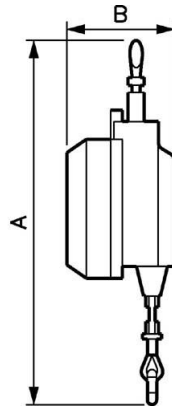

DP series: 4-25 kg load capacity

<u>Length (cable (m))</u> 2	<u>Min.Load (kg)</u> 4	<u>Max.load (kg)</u> 7	<u>Weight (kg)</u> 4.94
<u>Temperature</u> +5°C to +60°C	<u>Construction</u> Body : Aluminium Cable : Stainless steel	<u>Applications</u> Mounting Decks, Assembling, Packaging	

Description				
Reference	Length (cable (m))	Min.Load (kg)	Max.load (kg)	Weight (kg)
BAL 4070DP	2	4	7	4.94
BAL 70100DP	2	7	10	5.3
BAL 100140DP	2	10	14	5.67

Reference	Length (cable (m))	Min.Load (kg)	Max.load (kg)	Weight (kg)
BAL 140180DP	2	14	18	6.26
BAL 180220DP	2	18	22	5.89
BAL 220250DP	2	22	25	6.53

Dimensions

Reference	A mm	B mm
BAL 4070DP	551	140
BAL 70100DP	551	140
BAL 100140DP	551	140
BAL 140180DP	551	140
BAL 180220DP	551	140
BAL 220250DP	551	140