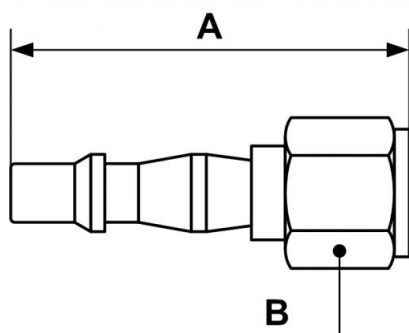

Female thread adaptor

BSPF female thread

G 1/4

ID Passage

6 mm

Construction

Treated steel Corrosion-proof treatment

Description

Reference	BSPF female thread
BRP 066101	G 1/4
BRP 066102	G 3/8

Dimensions

Reference	A mm	B mm
BRP 066101	53	17
BRP 066102	57	21