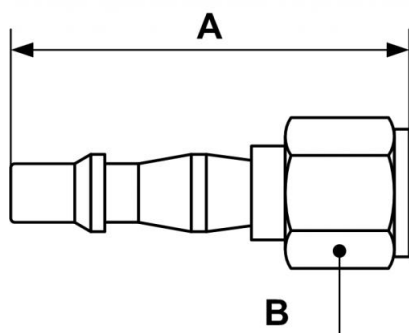

Female thread adaptor

BSPP female thread

G 1/4

ID Passage

6 mm

Construction

Treated steel Corrosion-proof treatment

Description

Reference	BSPP female thread
BRP 066101	G 1/4
BRP 066102	G 3/8

Dimensions

Reference	A mm	B mm
BRP 066101	53	17
BRP 066102	57	21