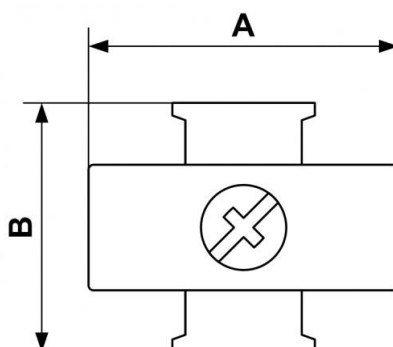

ALTO 1 - Seal set

Description	
Reference	Description
TA M1	- 1 set TA M1 for a G 1/4 2-piece set - 2 sets TA M1 for a G 1/4 3-piece set

Dimensions

Reference	A mm	B mm
TA M1	1.142	1.024