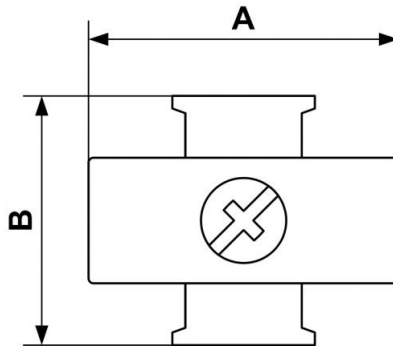

ALTO 1 - Seal set

Description	
Reference	Description
TA M1	- 1 set TA M1 for a G 1/4 2-piece set - 2 sets TA M1 for a G 1/4 3-piece set

Dimensions

Reference	A mm	B mm
TA M1	1.142	1.024