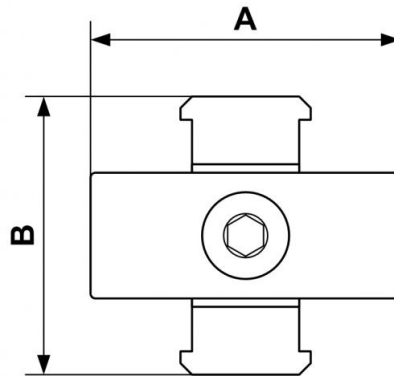

ALTO 2 - Seal set

Description	
Reference	Description
TA M2	- 1 set TA M2 for a G 3/8 2-piece set - 2 sets TA M2 for a G 3/8 3-piece set

Dimensions

Reference	A mm	B mm
TA M2	1.535	1.299