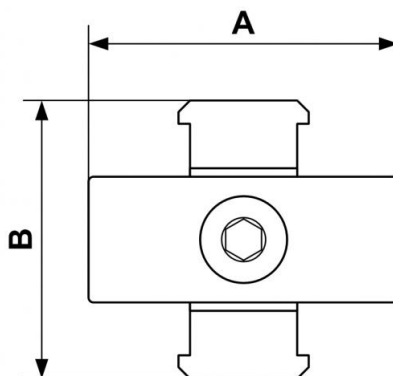

ALTO 2 - Seal set

Description	
Reference	Description
TA M2	- 1 set TA M2 for a G 3/8 2-piece set - 2 sets TA M2 for a G 3/8 3-piece set

Dimensions

Reference	A mm	B mm
TA M2	1.535	1.299